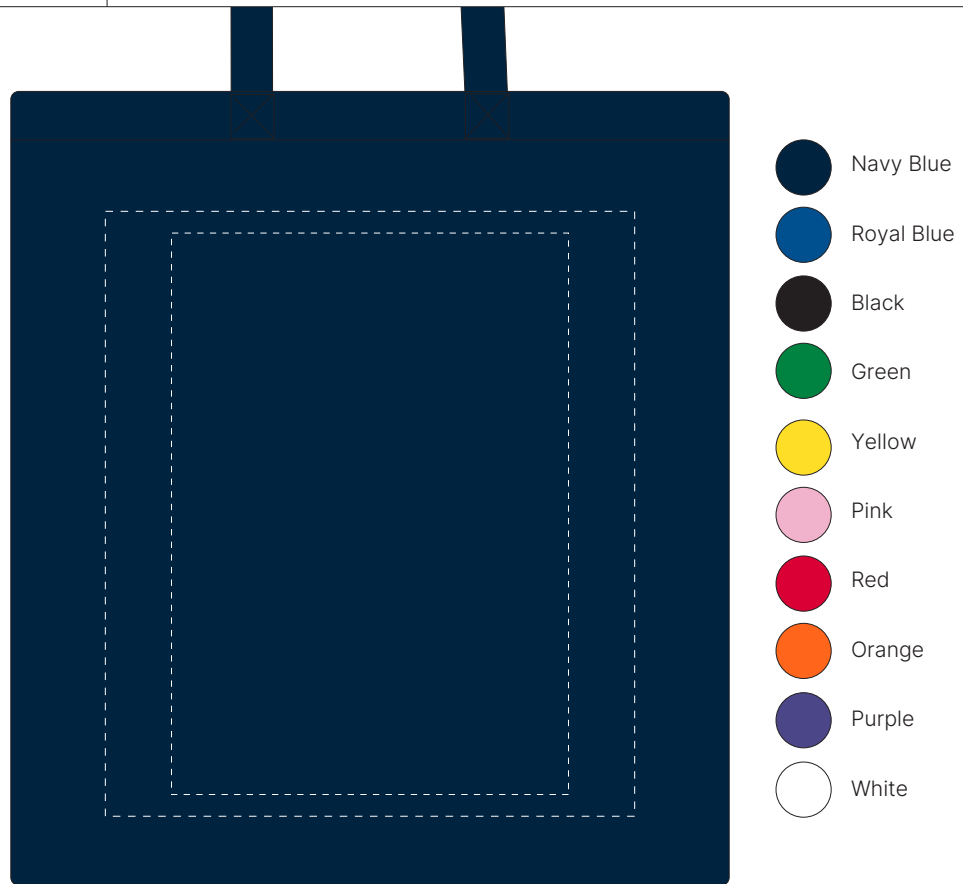

JOB NO. XXXXXX

RB1018C - Colourful Calico Tote Bag

Product Colour/s Please specify	Product Size 380mm x 420mm no gusset	Actual Print Size (Please specify actual print size here)
Print colour/s (Please specify print colour/s here)	Print Method ☐ Digital Transfer: 297mm H x 210mm W ☐ Screen Print: 280mm W x 320mm H	

QTY:

ARTWORK (25% approx.)

NEW/REPEAT ORDER/REDO/BACK ORDER

Additional Notes/Art Instructions:

*Special art instructions that needs to be noted shall be placed here. If none, this note must be removed.

Disclaimer:

Colour proofs are to be used as a guide only.
Line drawing is for approximate print positional guide only.
Please familiarise yourself with the product prior to approving.
It is not intended to be an exact scale or detailed representation.
Small details or text, including ®©™, may fill in and not be legible.
Dotted lines will not be printed and are for maximum print guide only.
The fine lines and details in your logo may not be able to be produced clearly.